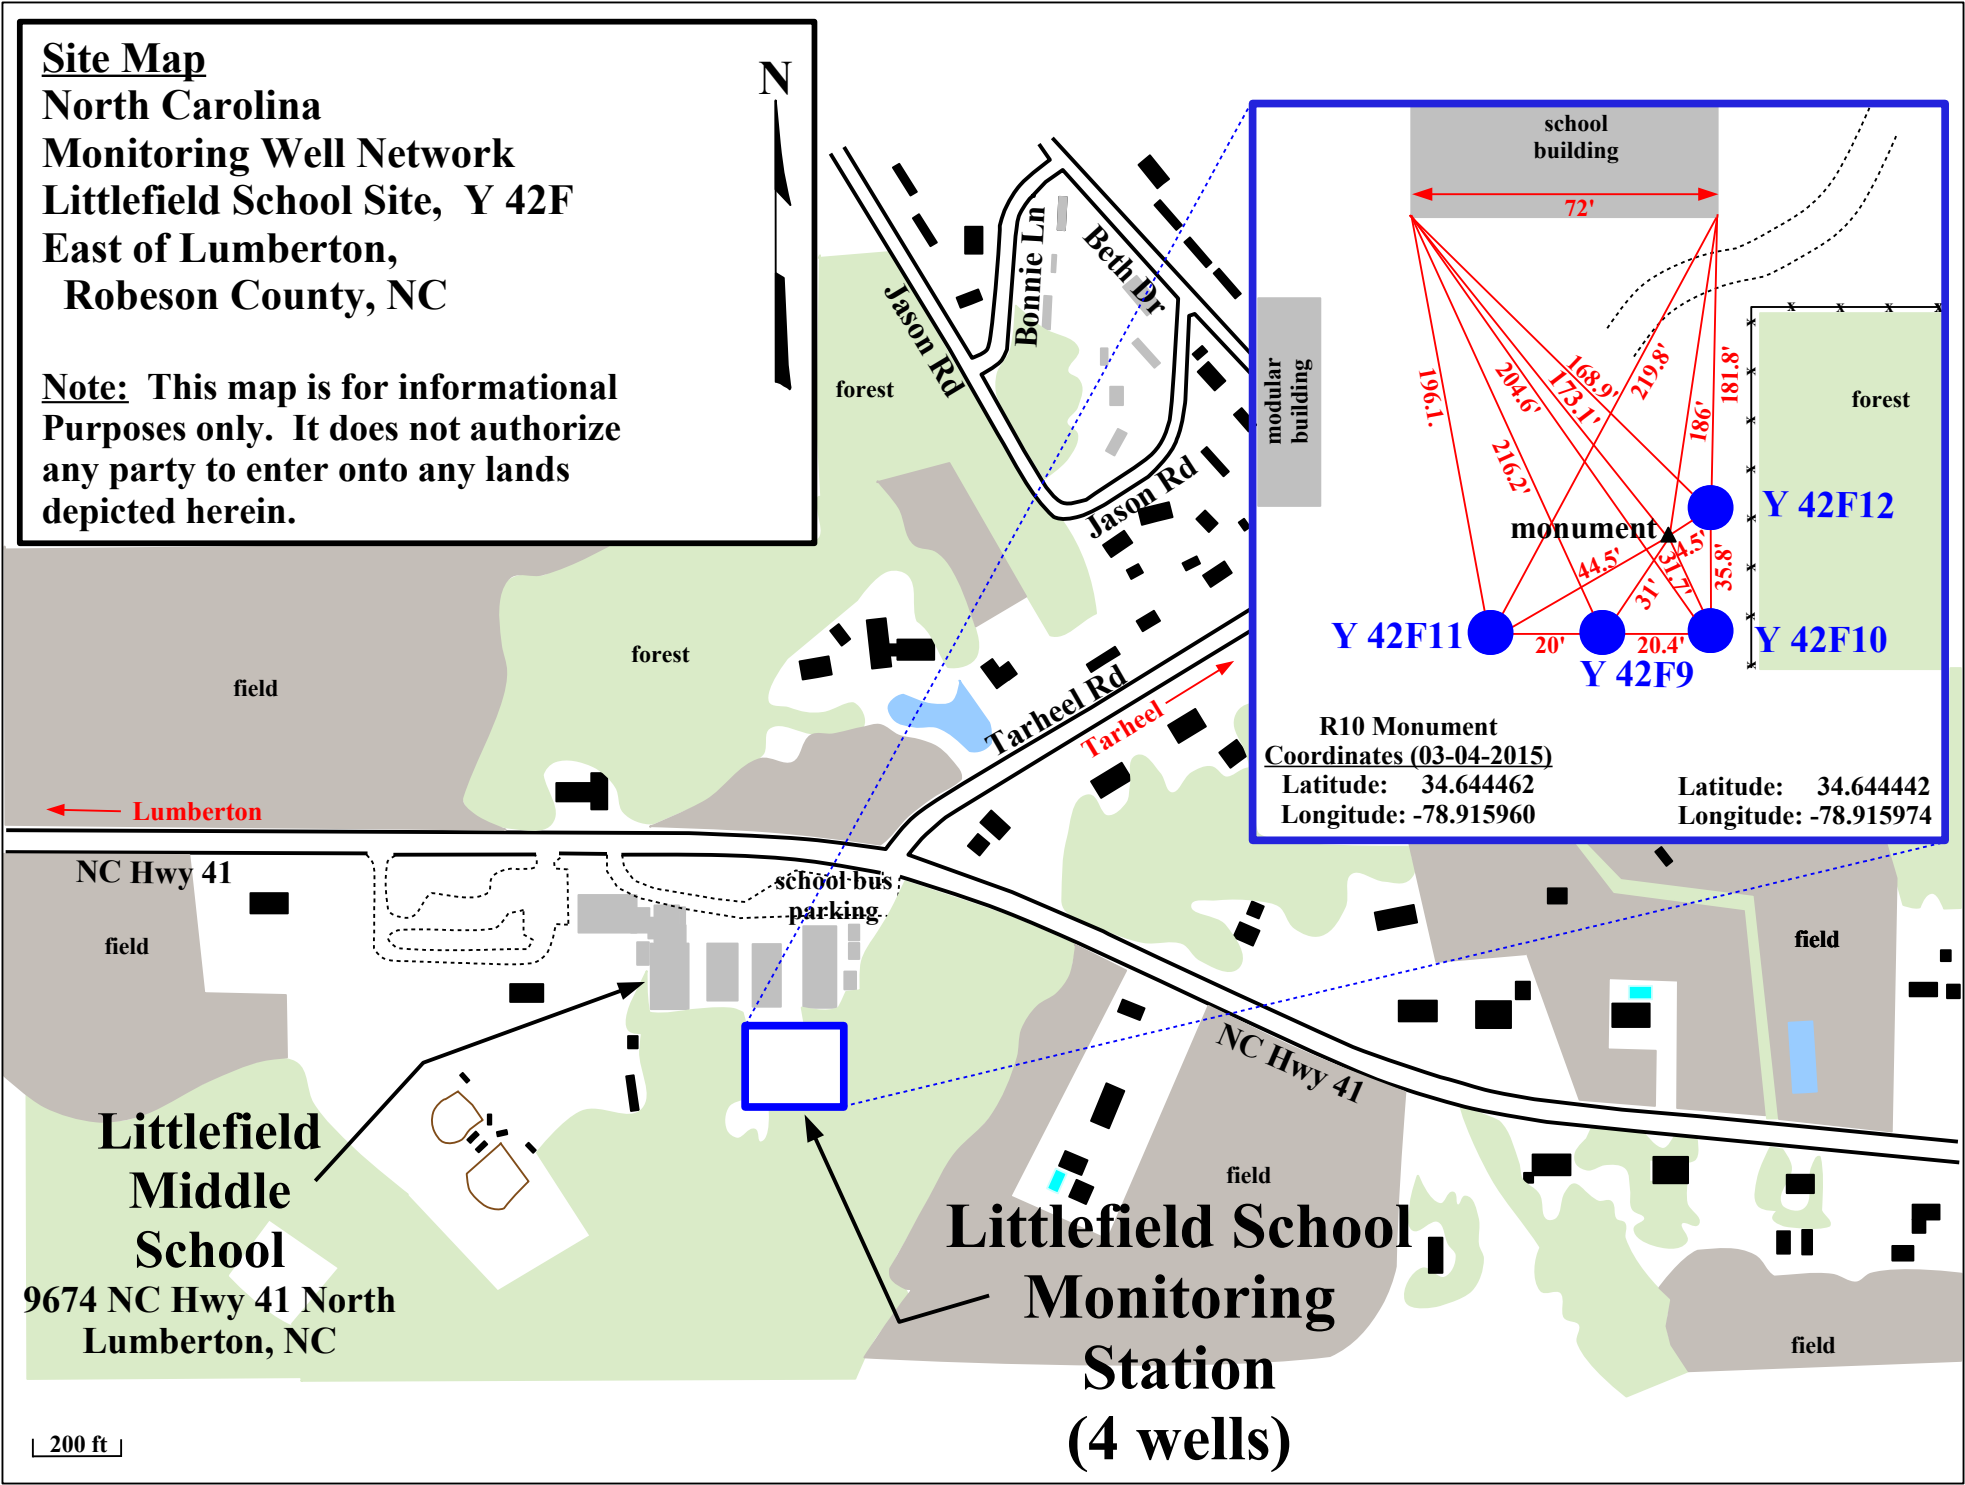

# Site Map

North Carolina  
Monitoring Well Network  
Littlefield School Site, Y 42F  
East of Lumberton,  
Robeson County, NC

**Note:** This map is for informational  
Purposes only. It does not authorize  
any party to enter onto any lands  
depicted herein.

200 ft